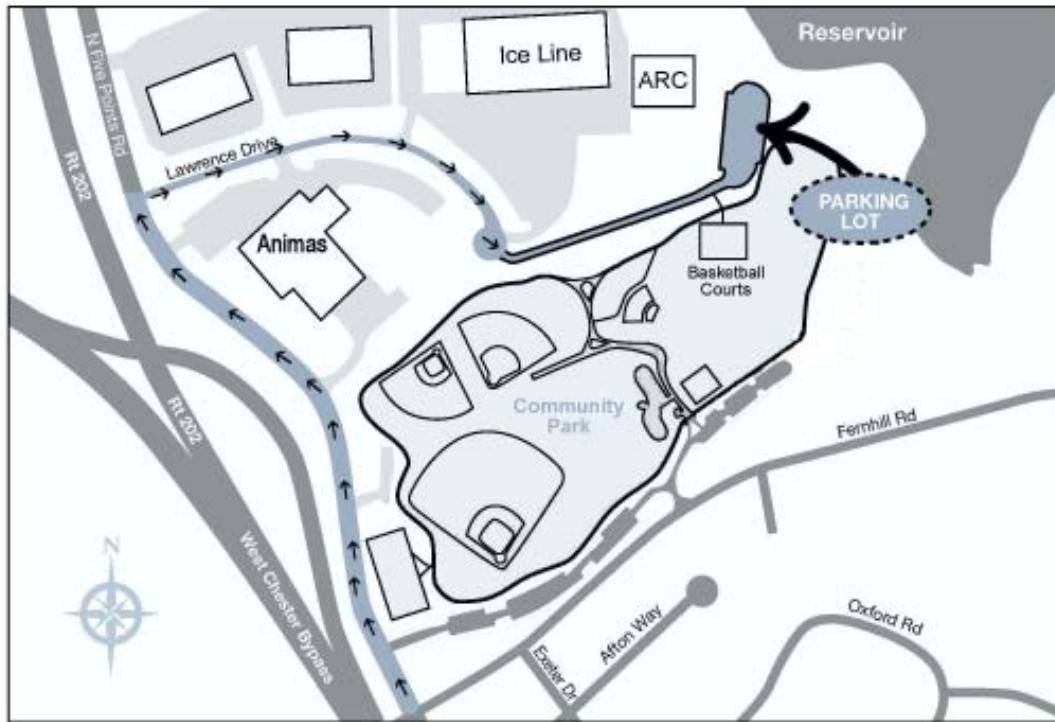

Directions to West Goshen Community Park Upper Parking Lot

From Philadelphia:

1) Take Schuylkill Expressway (Route 76) west to Route 202 south.
2) Follow directions from Route 202.

From Pennsylvania Turnpike (Coming from the East Heading West):

1) Take Valley Forge (King of Prussia) exit.
2) Follow signs for Route 202 South.
3) Follow directions from Route 202.

From Pennsylvania Turnpike (Coming from the West Heading East):

1) Take Downingtown exit.
2) Follow Route 100 South until it merges with Route 202.
3) Follow directions from Route 202.

From Wilmington:

1) Take Route 202 north into Pennsylvania. Route 202 eventually becomes a high-speed highway in West Chester.
2) Follow directions from Route 202.

From Route 202:

1) Take Paoli Pike exit. (Note this is a West Chester exit, not the Route 252 exit marked "Paoli.")
2) At base of exit ramp, take left onto Paoli Pike (towards Paoli, not West Chester).
3) At first intersection, take left onto North Five Points Road.
4) Stay on North Five Points Road past traffic light (Fern Hill Road), past West Goshen Community Park, and past Animas. Turn right onto Lawrence Drive.
5) Follow Lawrence Drive past Animas, Ice Line, and ARC of Chester County. Park in end lot indicated on map above.

From the Broomall/Newtown Square exit of the Blue Route (Route 476):

1) Take the Broomall (West Chester Pike, Route 3) exit of the Blue Route (Route 476).
2) Take West Chester Pike (Route 3) west, towards Newtown Square.
3) Stay on West Chester Pike for approximately 12½ miles (Landmarks to pass: Route 320, Route 252, Route 926, Route 352).
4) Turn right onto North Five Points Road (1st road after Shop-Rite shopping center; last light before Route 202).
5) Stay on North Five Points Road past traffic light (Fern Hill Road), past West Goshen Community Park, and past Animas. Turn right onto Lawrence Drive.
6) Follow Lawrence Drive past Animas, Ice Line, and ARC of Chester County. Park in end lot indicated on map above.